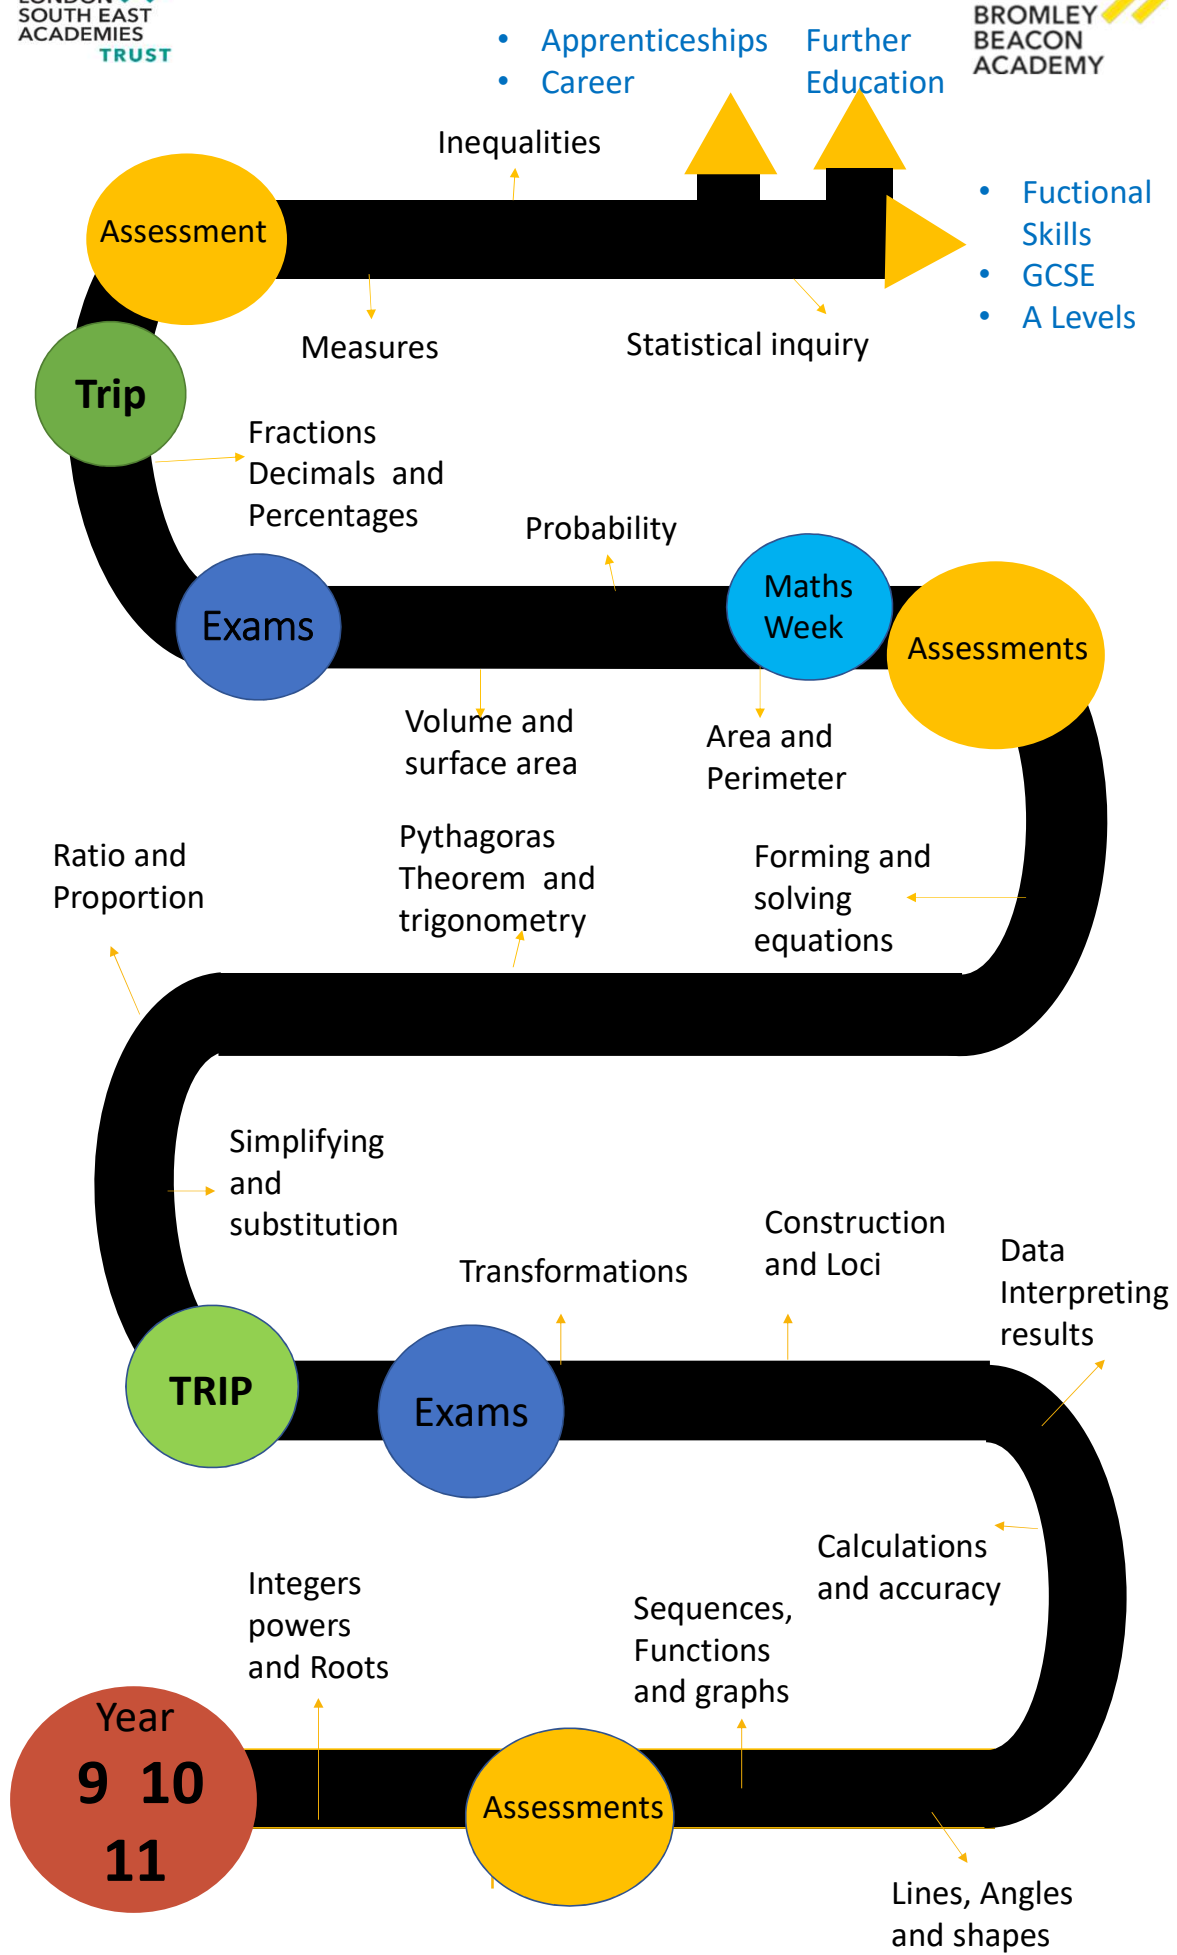

'Shining light on potential'

LONDON SOUTH EAST ACADEMIES TRUST

BROMLEY BEACON ACADEMY

Our Core Values at BBAB are: RELATIONSHIPS, INTEGRITY, HONESTY, TEAMWORK and TRUST

We do it the RIHTT way